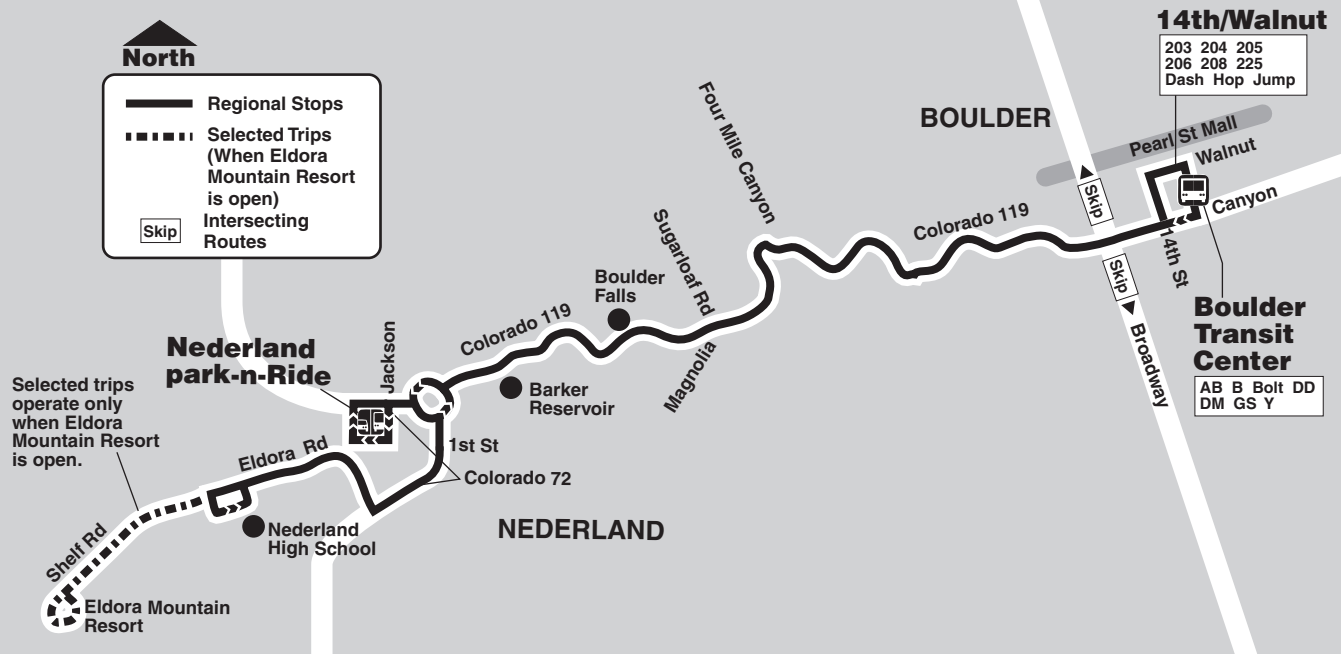

Route N Nederland/Boulder

8/08

North

-  Regional Stops
-  Selected Trips (When Eldora Mountain Resort is open)
-  Intersecting Routes

14th/Walnut
 203 204 205
 206 208 225
 Dash Hop Jump

Boulder Transit Center
 AB B Bolt DD
 DM GS Y

Selected trips operate only when Eldora Mountain Resort is open.

Nederland park-n-Ride

Eldora Mountain Resort

NEDERLAND

BOULDER