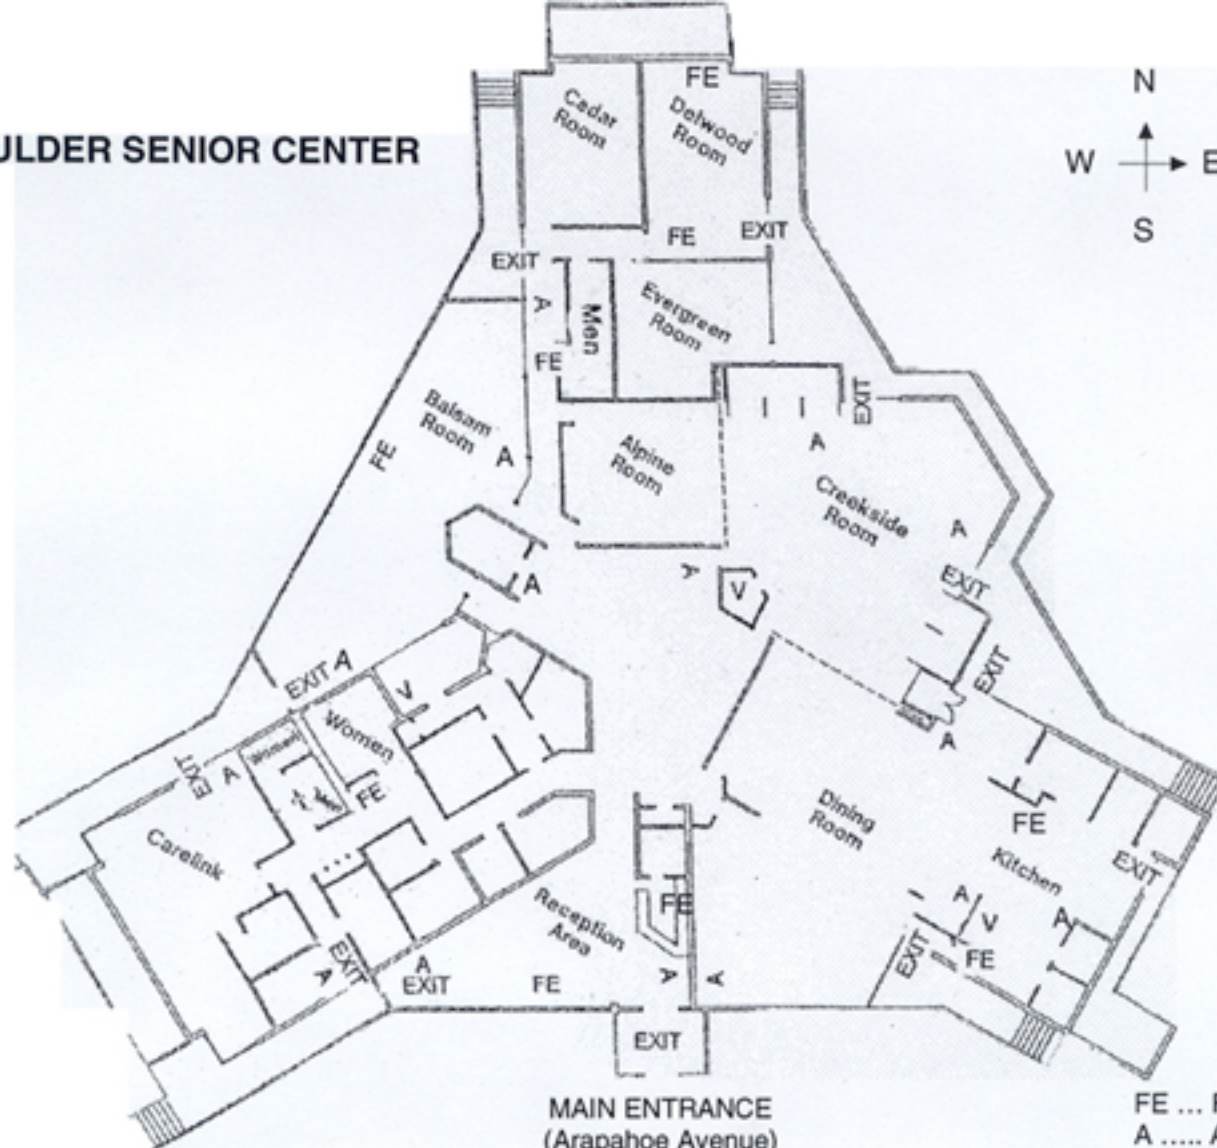

WEST BOULDER SENIOR CENTER

MAIN ENTRANCE
(Arapahoe Avenue)

FE ... Fire Extinguisher
A Alarm
V Electrical Panel