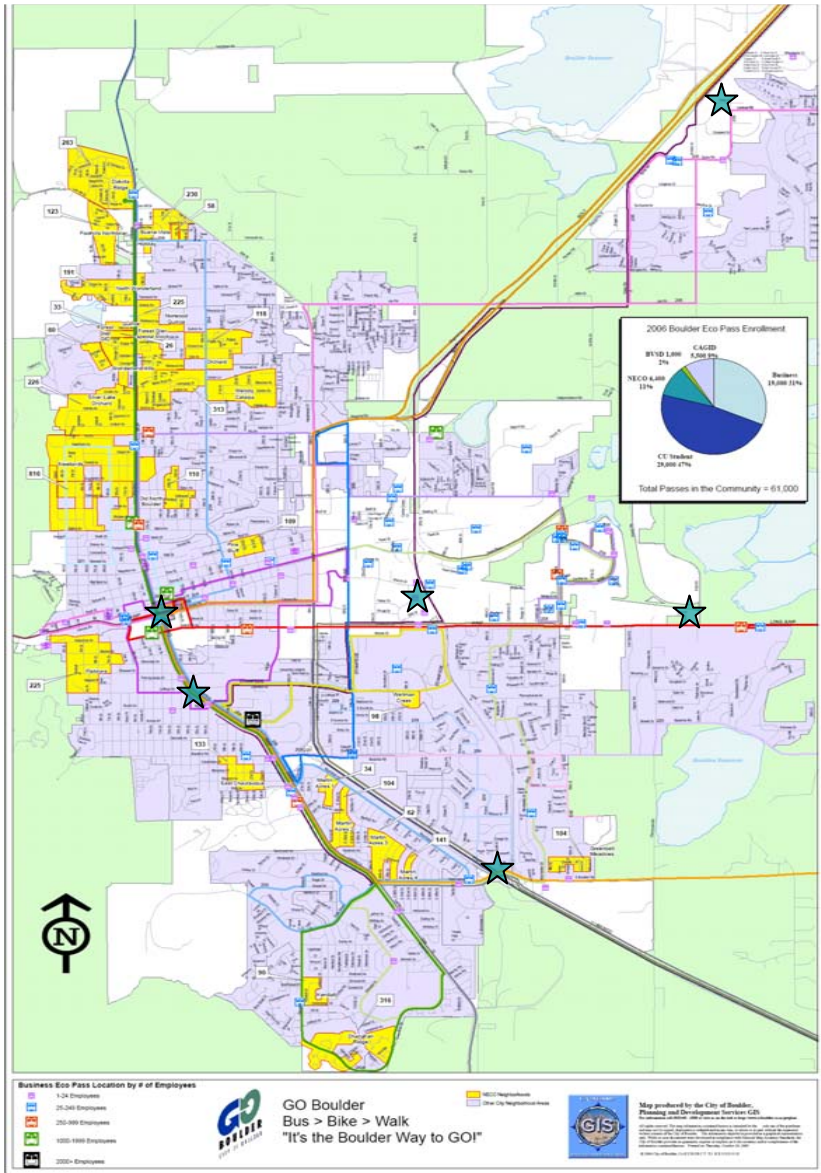

Comparison of Eco Pass Scenarios: Current, Action, Vision

Proposed Transit Stations w/ Enhanced TDM Services & Amenities such as:

Bike Rentals, Car Share & Way Finding Signage