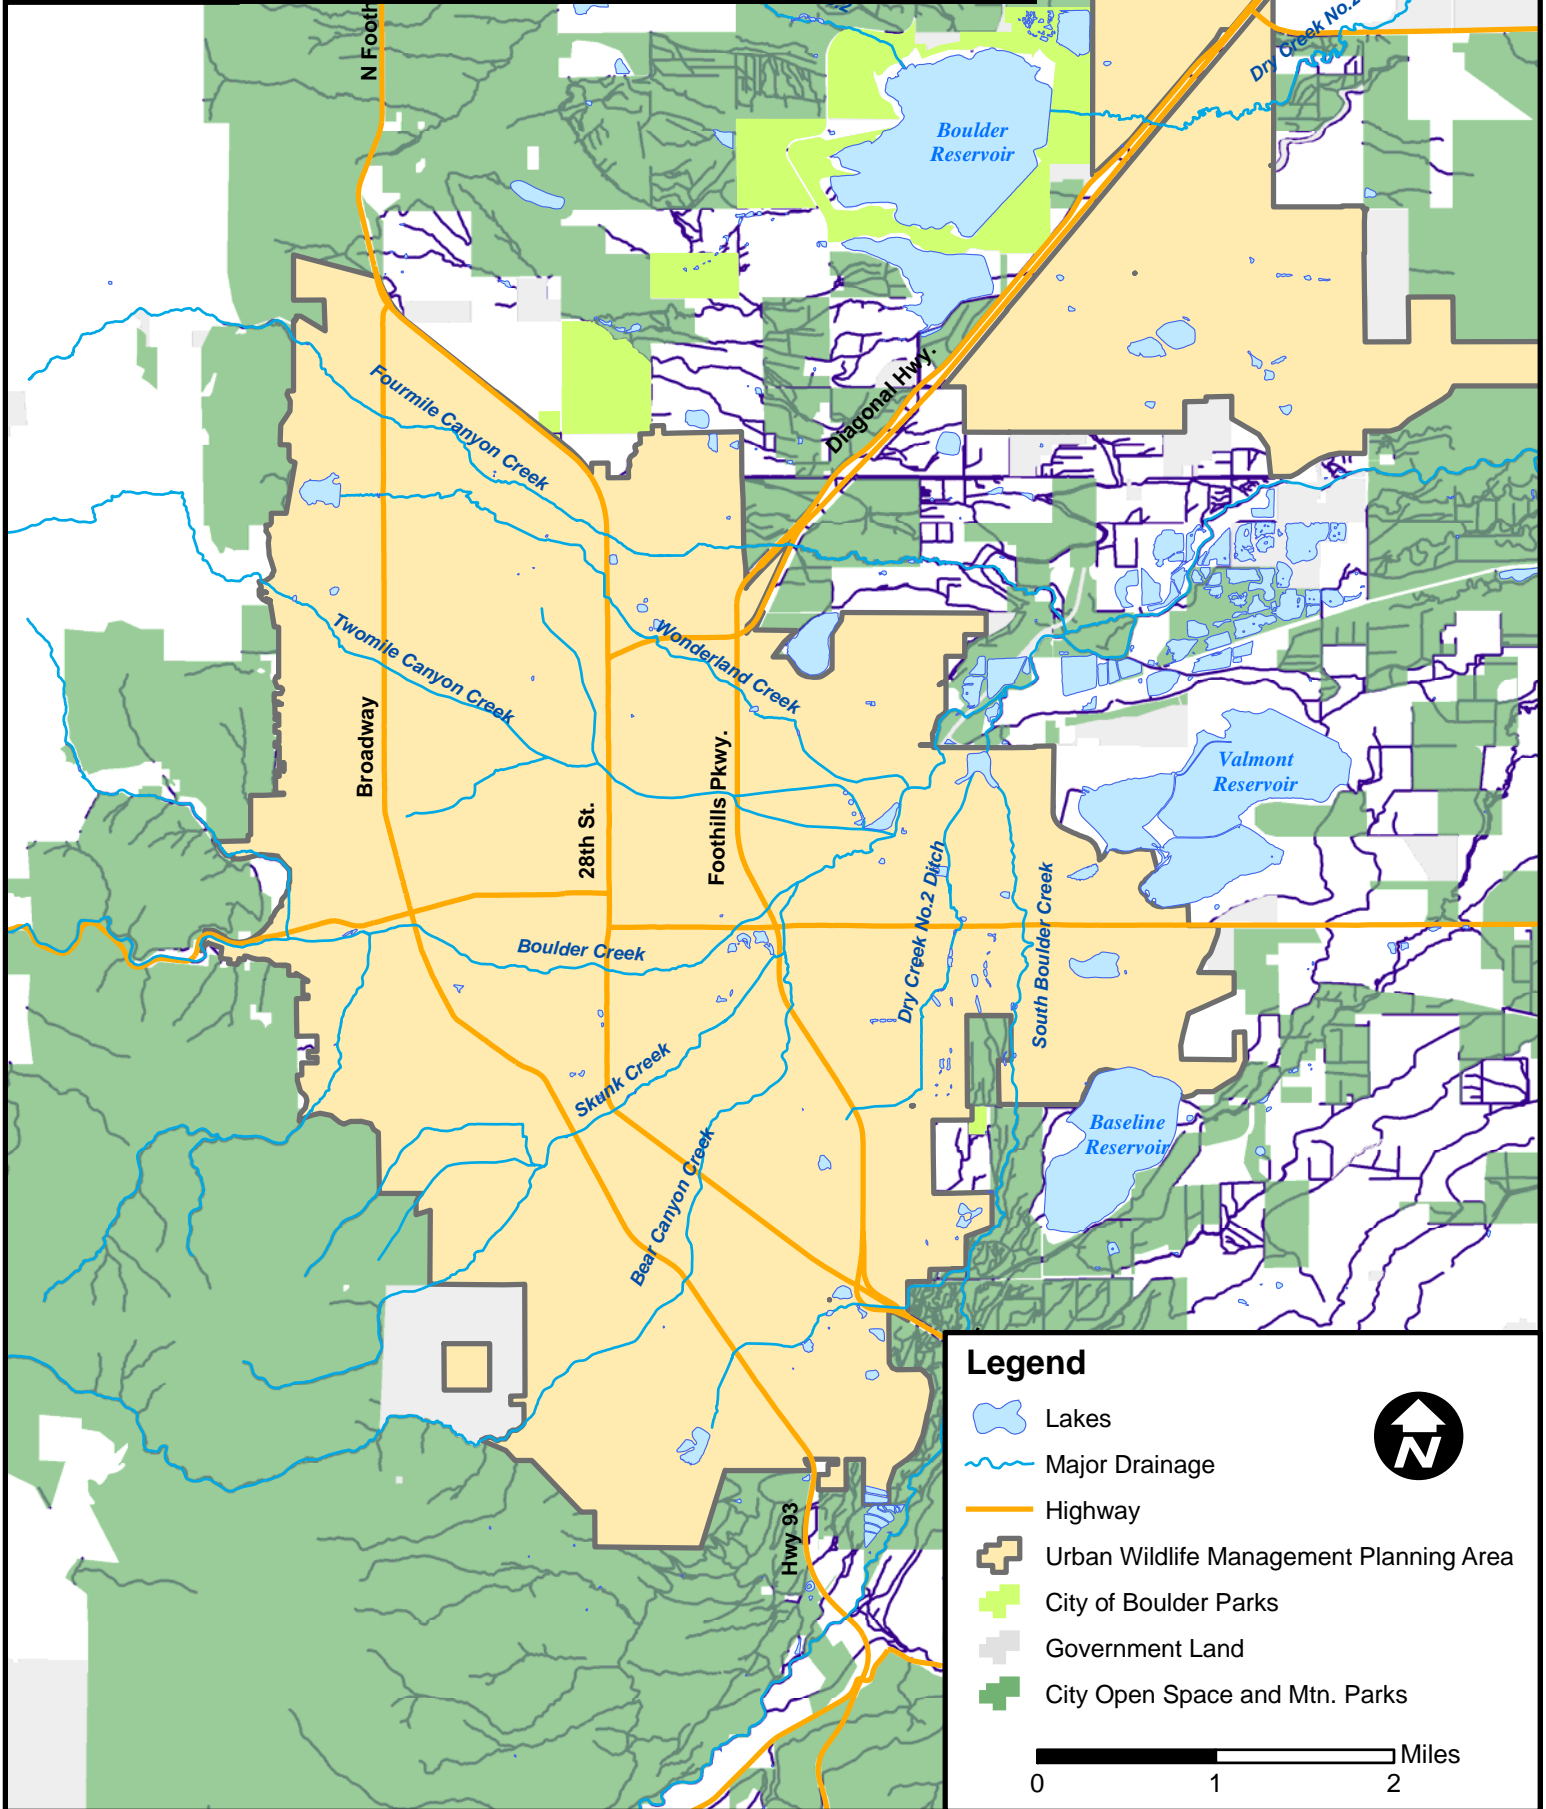

City of Boulder Urban Wildlife Management Planning Area

Legend

- Lakes
- Major Drainage
- Highway
- Urban Wildlife Management Planning Area
- City of Boulder Parks
- Government Land
- City Open Space and Mtn. Parks

0 1 2 Miles